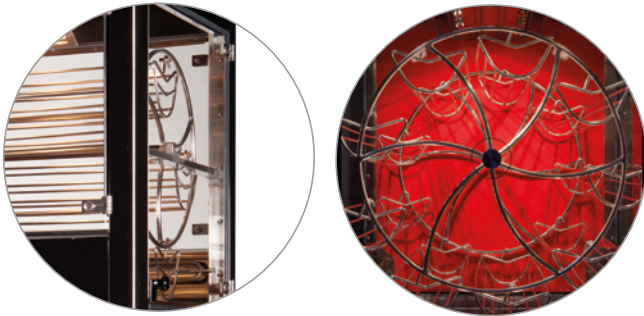

**BASKETS-ROAST**  
ROTISSERIE OVENS

[www.doregrill.com](http://www.doregrill.com)

FABRICATION FRANÇAISE

DÉCO

ELECTRIC

BASKETS

GIVING YOU A PANORAMIC VIEW OF  
THE TRADITIONAL ROTISSERIE OVEN

## DÉCO

Based on a traditional baskets-roast rotisserie oven, the **DÉCO series** stands out thanks to a third (lateral) window, giving you a panoramic view of the cooking process... With a fully enameled finish, this unit bathes in the glow of a double quartz lighting system. A real show for customers!